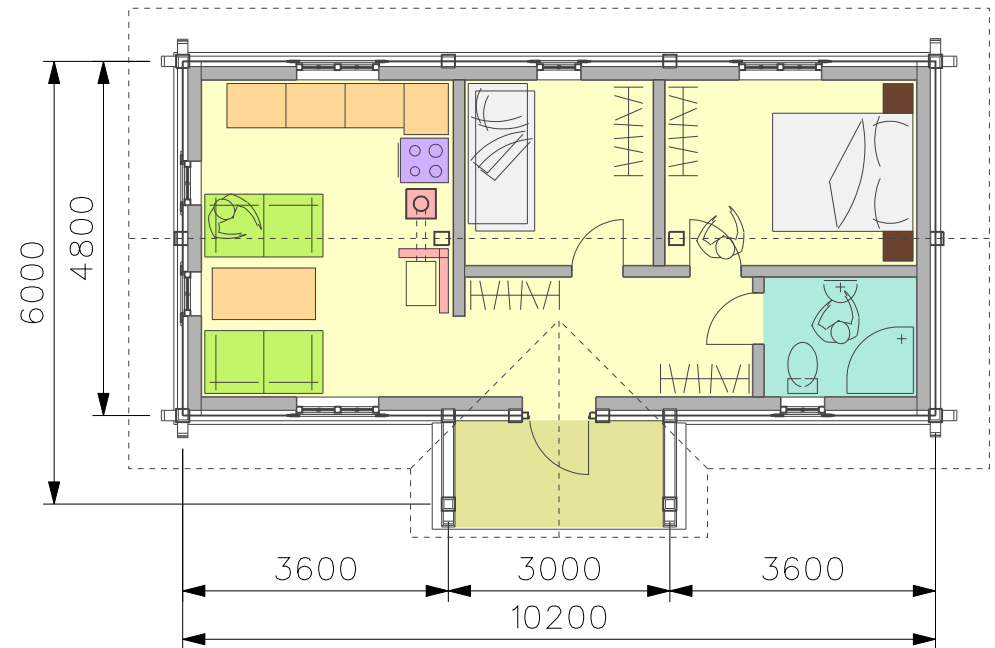

family summer house from collection
norge

52.6 m²

covered porch, foyer , WC, shower,
spacious kitchen, living room with fire-
place, 2 bedrooms