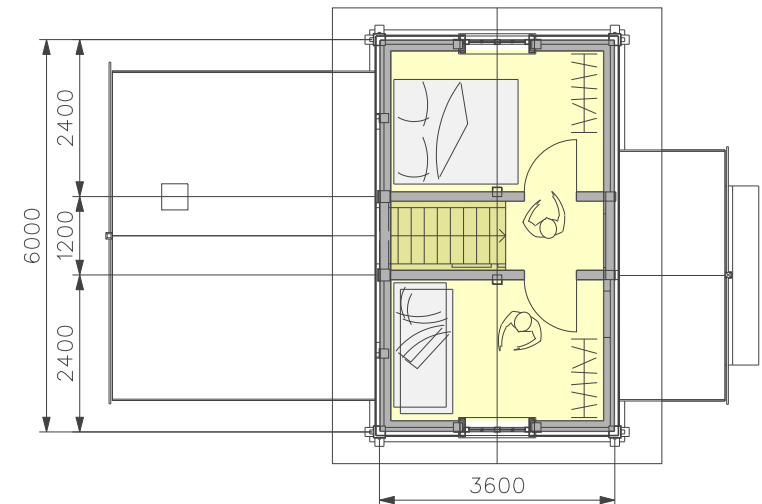

family summer house II from collection  
norge

54.7 m<sup>2</sup>

Covered porch, foyer, WC, shower, spacious kitchen,  
living room with fireplace, at second floor 2 bedrooms