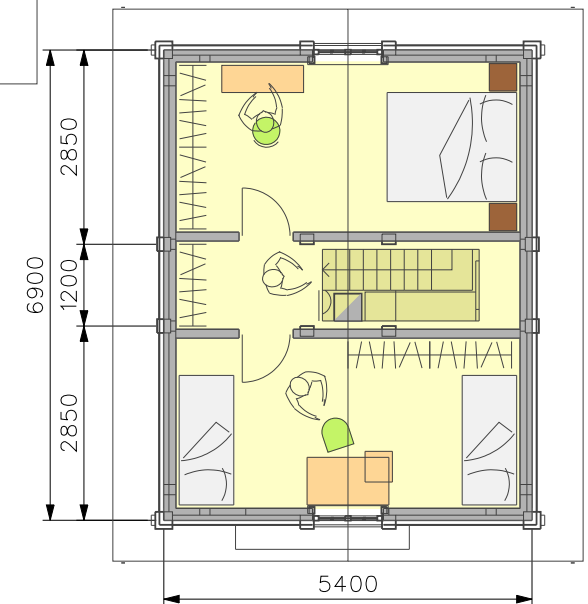

family summer house III from collection
norge

57.2 m²

foyer, WC, shower, living room with fireplace and
kitchen, at second floor 2 bedrooms