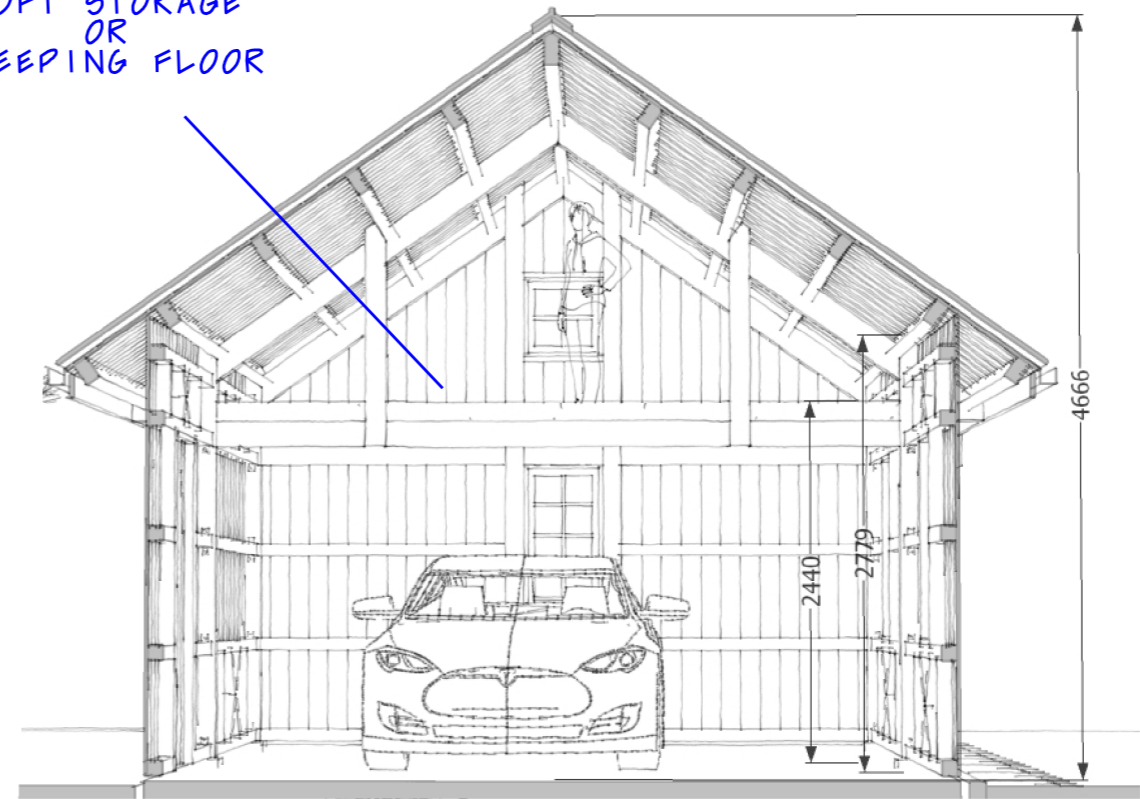

shed "SWE A3"

LOFT STORAGE  
OR  
SLEEPING FLOOR

ENTRANCE

ROLL UP  
GATES