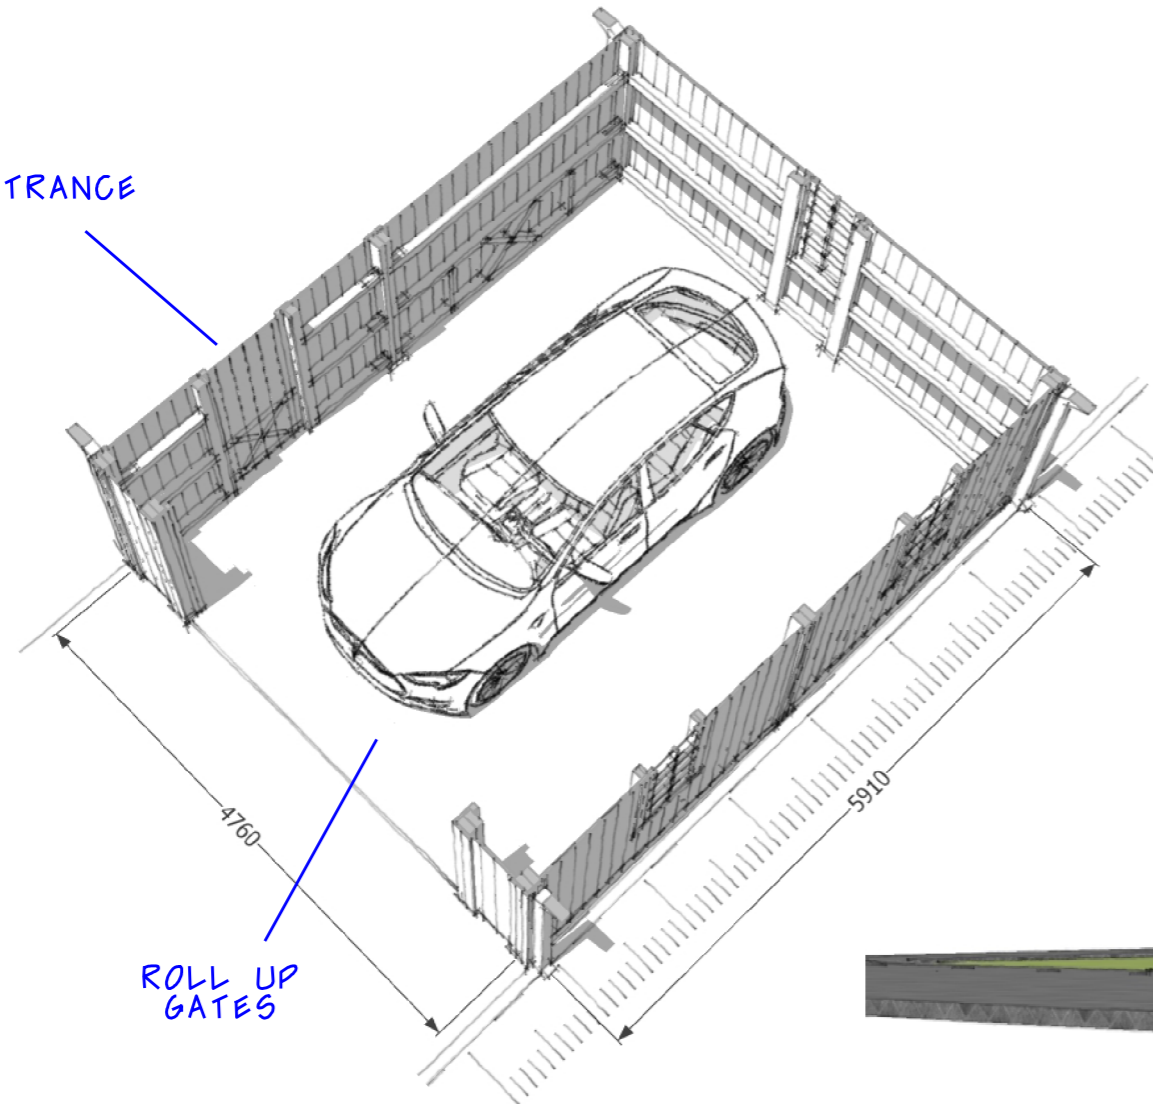

shed "SWE A3"

LOFT STORAGE  
OR  
SLEEPING FLOOR

ENTRANCE

ROLL UP  
GATES