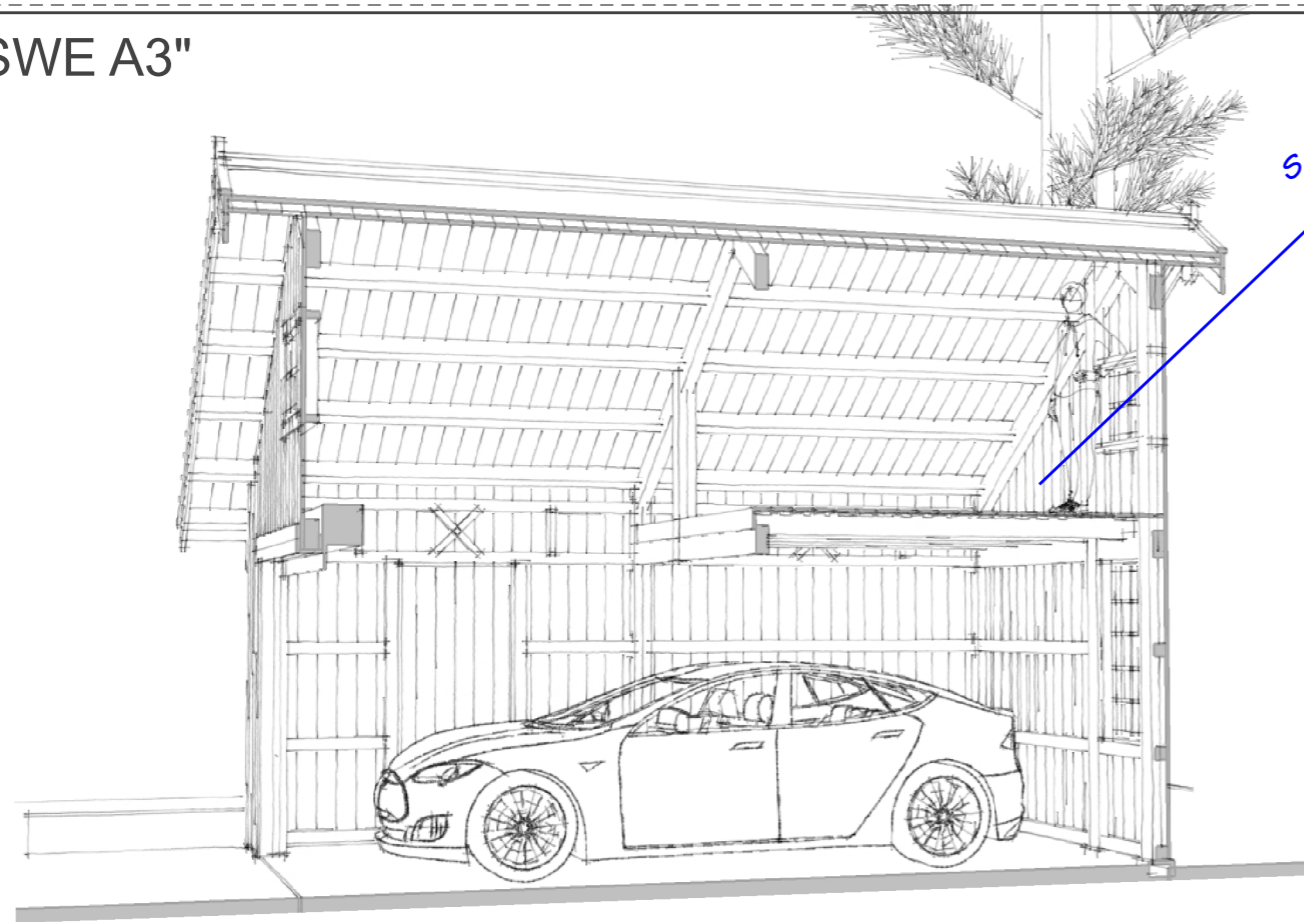

shed "SWE A3"

LOFT STORAGE  
OR  
SLEEPING FLOOR

ENTRANCE

ROLL UP  
GATES