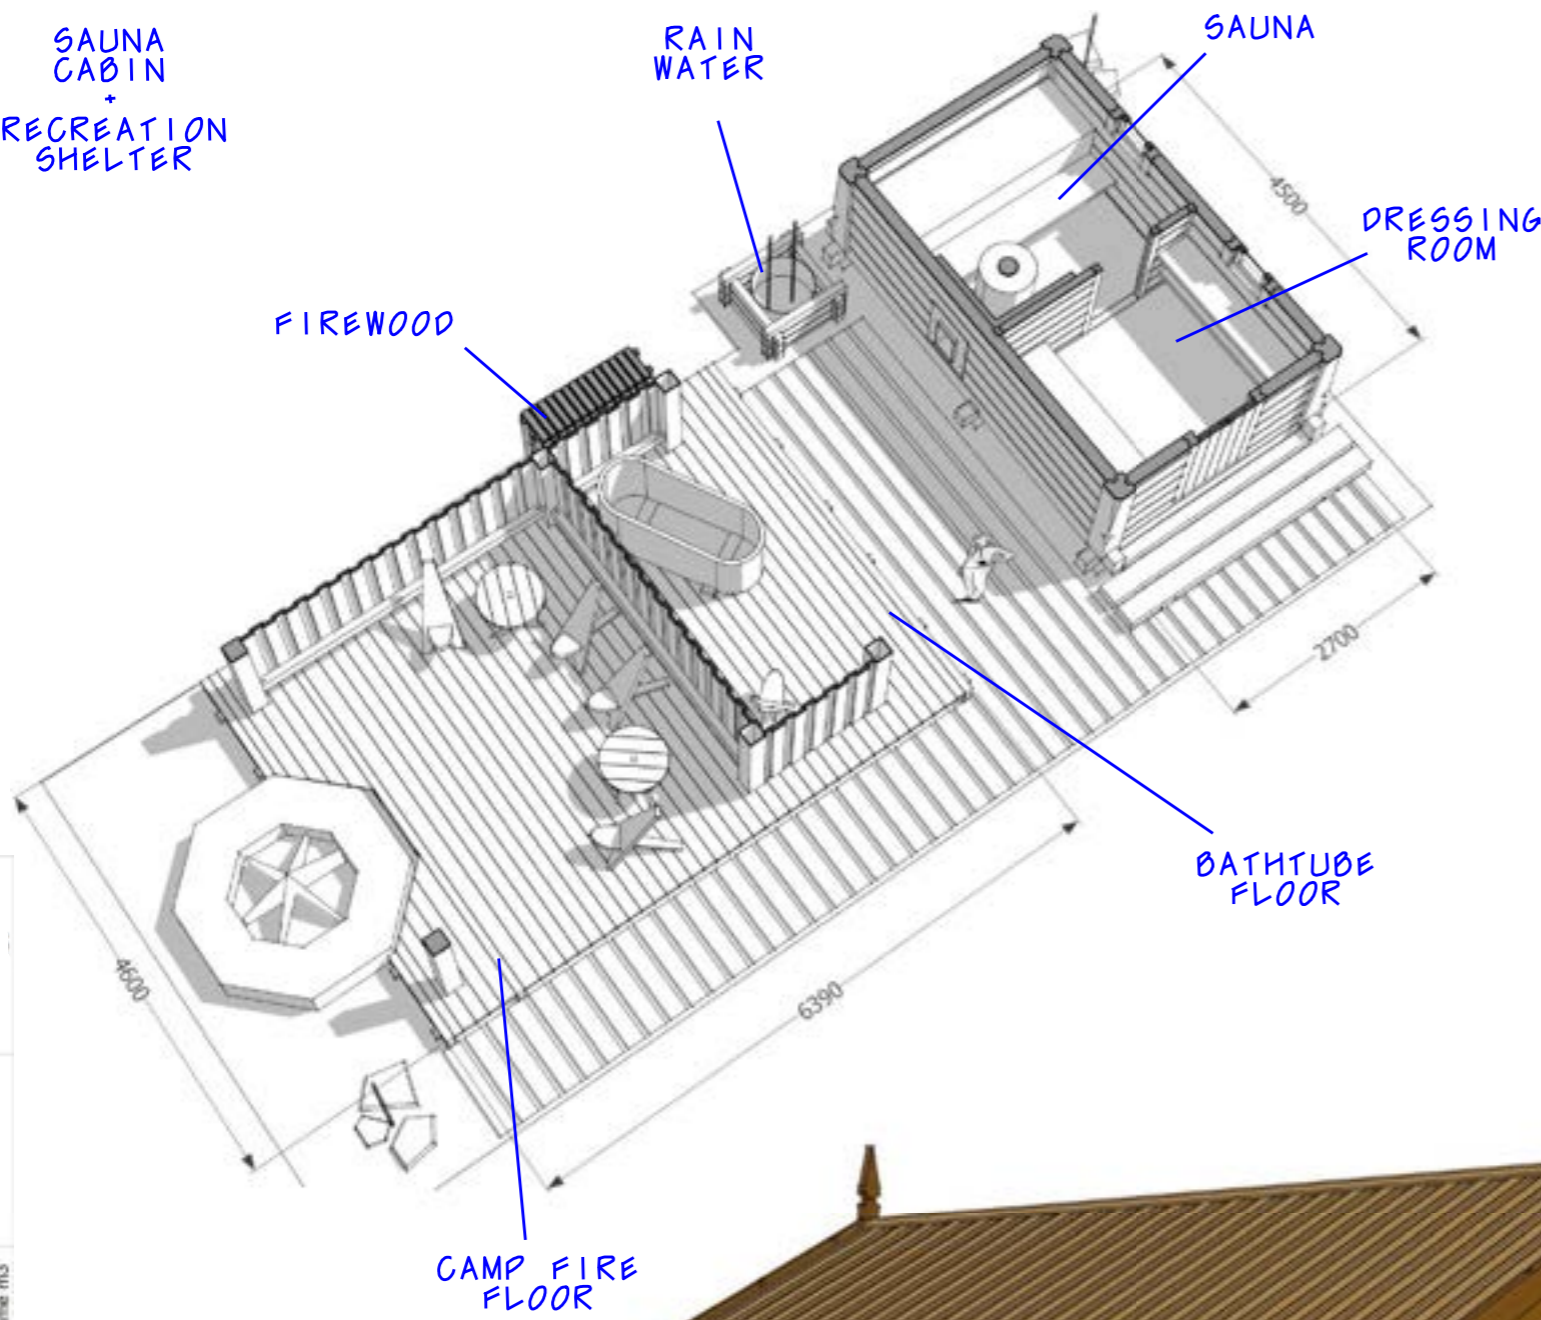

sauna AHS

SAUNA CABIN + RECREATION SHELTER

2.00	building area m2
44	1st floor m2
11.16	roofing m2
69.5	windows and doors m2
	timber frame m3