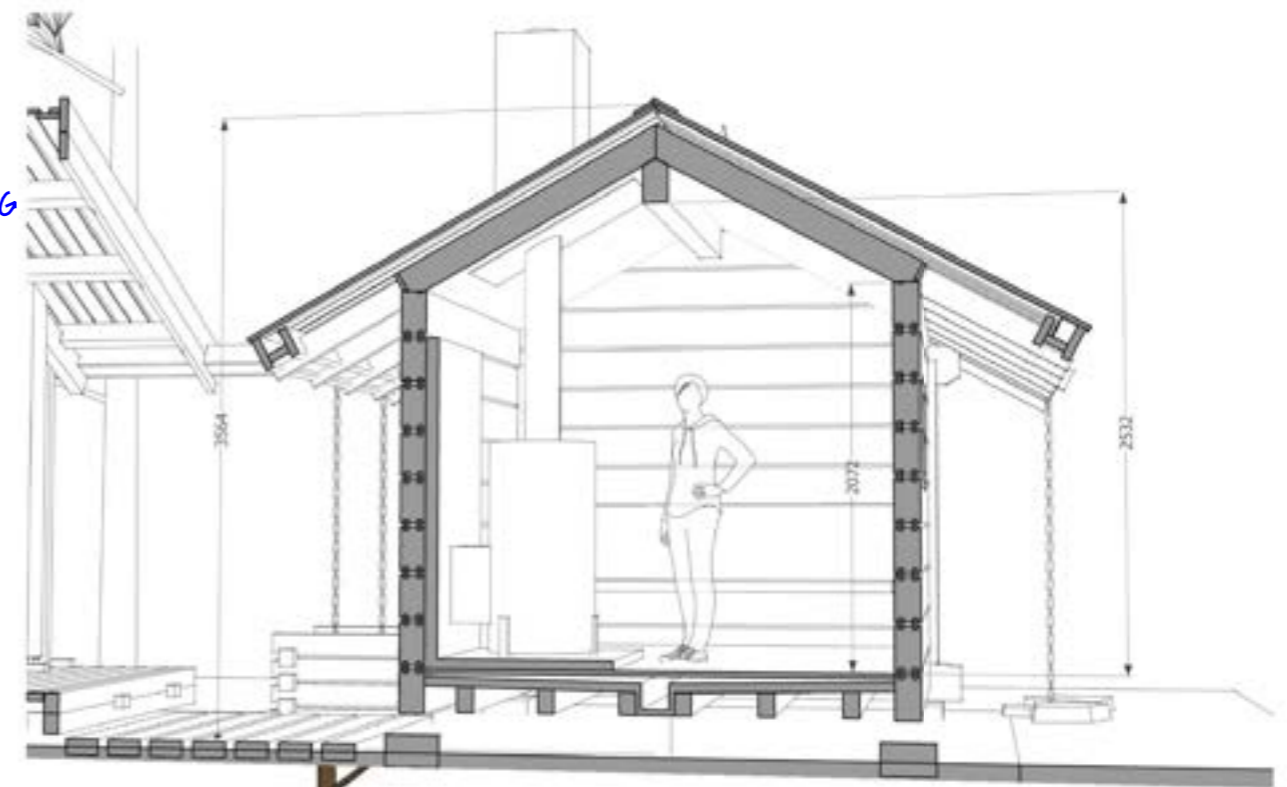

sauna AHS

SAUNA CABIN + RECREATION SHELTER

2.00	building area m2
44	1st floor m2
11.16	roofing m2
69.5	windows and doors m2
	timber frame m3